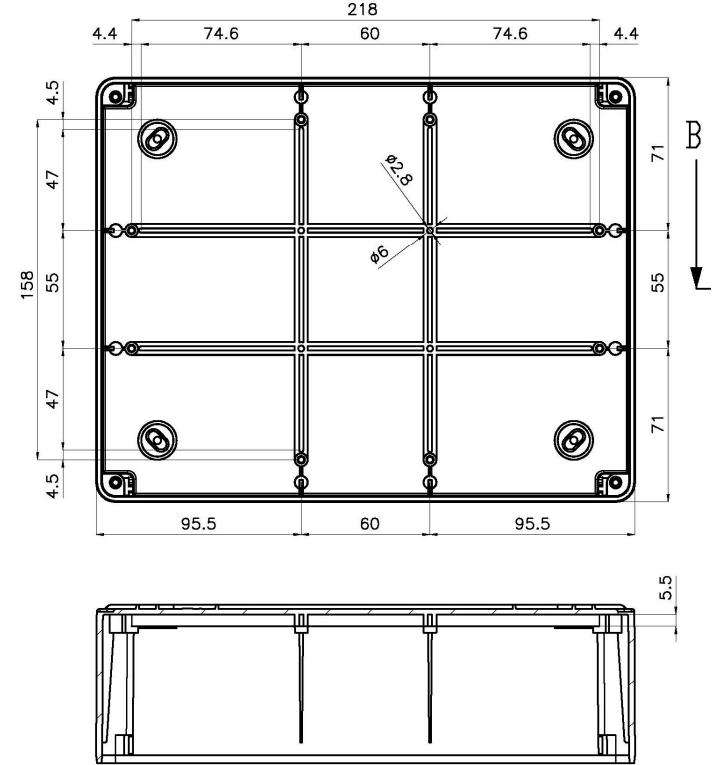

PC-976RS

Typical image

Basic Internal Dimensions

Dimensions:

	mm	in.
A -	245	9.65
B -	191	7.52
C -	158	6.22
D -	153	6.02

Internal Mounting Dimensions

External Dimensions

All Dimensions are in Millimeters.

Optional Mounting Foot
Part # MF-97

Optional Mounting Plate