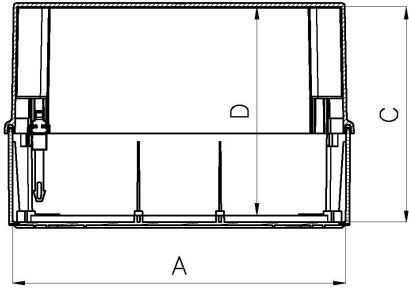

PC-976RS

Typical image

Basic Internal Dimensions

Dimensions:

	mm	in.
A -	245	9.65
B -	191	7.52
C -	158	6.22
D -	153	6.02

Internal Mounting Dimensions

External Dimensions

All Dimensions are in Millimeters.