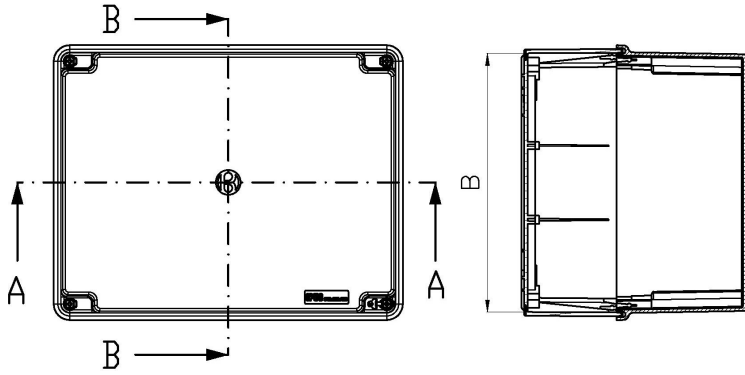

PC-976RS

Typical image

Basic Internal Dimensions

Dimensions:

	mm	in.
A -	245	9.65
B -	191	7.52
C -	158	6.22
D -	153	6.02

Internal Mounting Dimensions

External Dimensions

All Dimensions are in Millimeters.