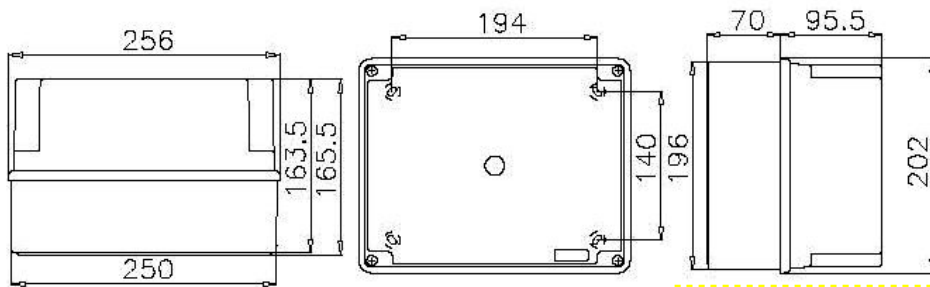

PC-976RS

Typical image

Basic Internal Dimensions

Dimensions:

	mm	in.
A -	245	9.65
B -	191	7.52
C -	158	6.22
D -	153	6.02

Internal Mounting Dimensions

External Dimensions

All Dimensions are in Millimeters.